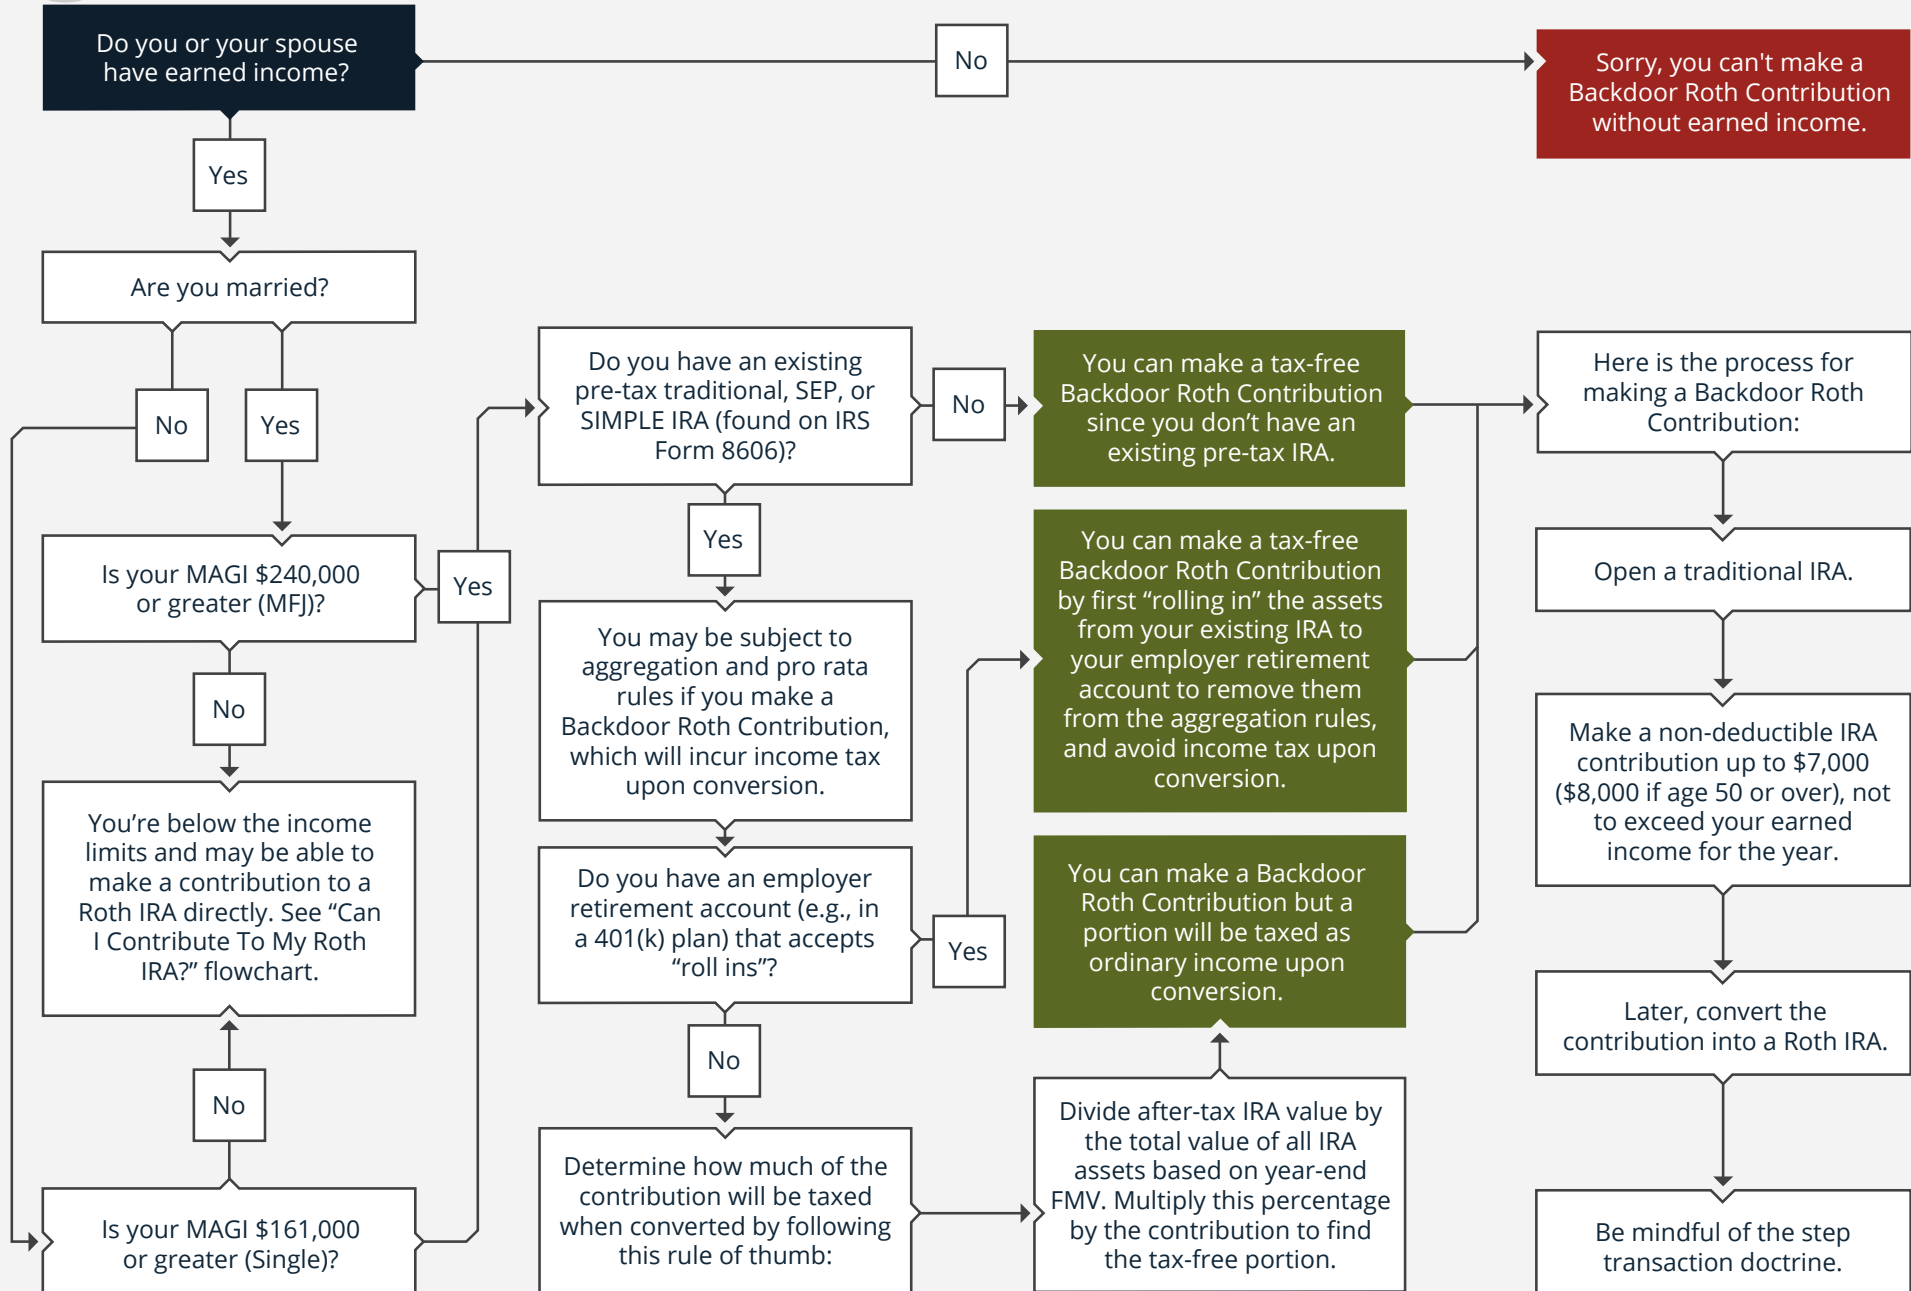

2024 · CAN I MAKE A BACKDOOR ROTH IRA CONTRIBUTION?

START HERE

Kris Beaulieu, CFP®

1622 Park Place Ave. Fort Worth, Texas 76110

kris@clarityfinancialgroup.com | 817-338-4150 | www.clarityfinancialgroup.com