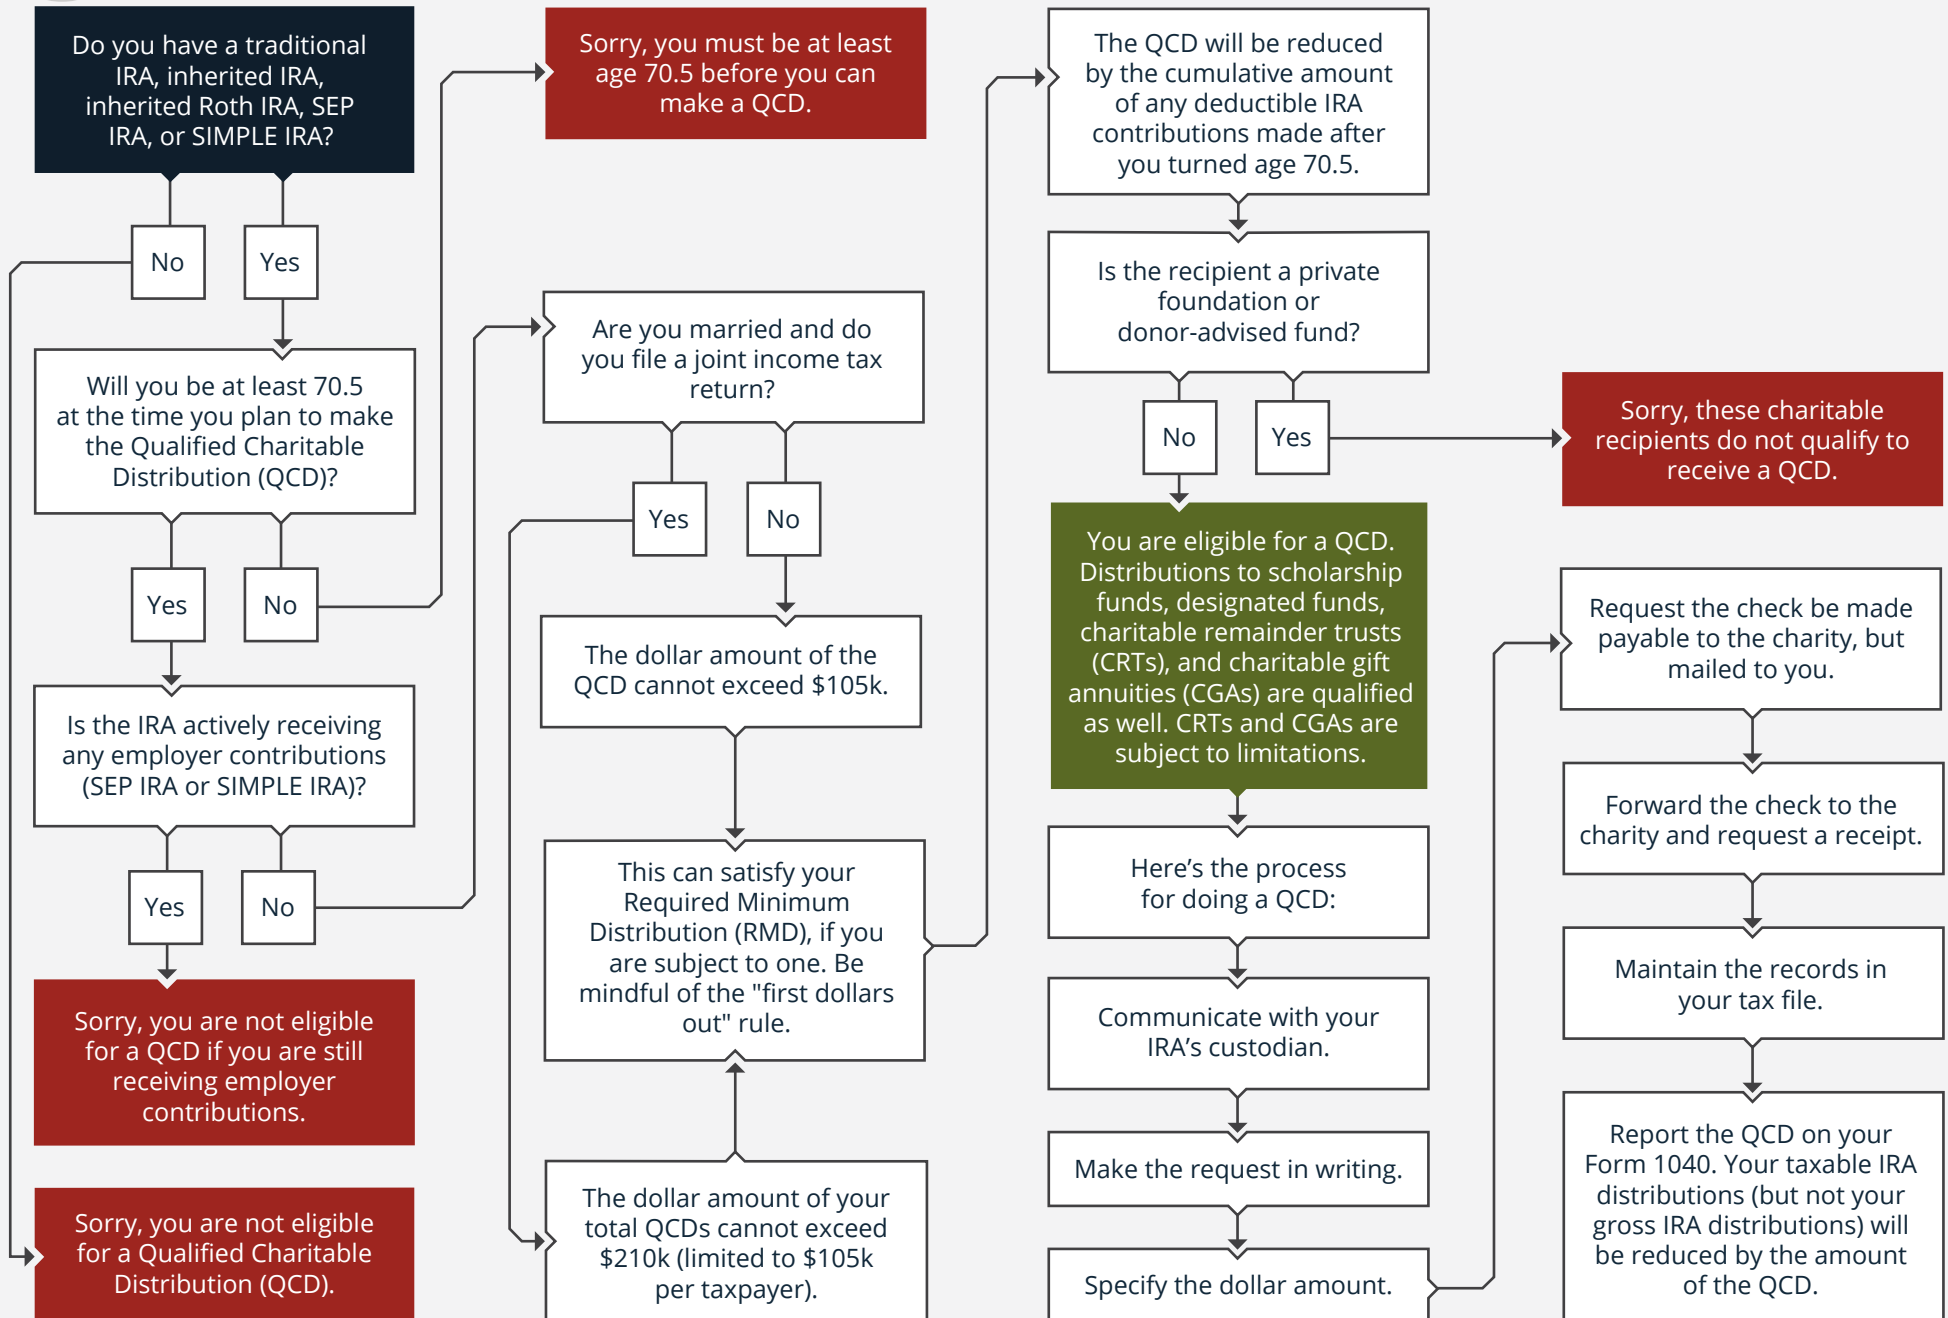

Start Here

Kris Beaulieu, CFP®

1622 Park Place Ave. Fort Worth, Texas 76110

kris@clarityfinancialgroup.com | 817-338-4150 | www.clarityfinancialgroup.com